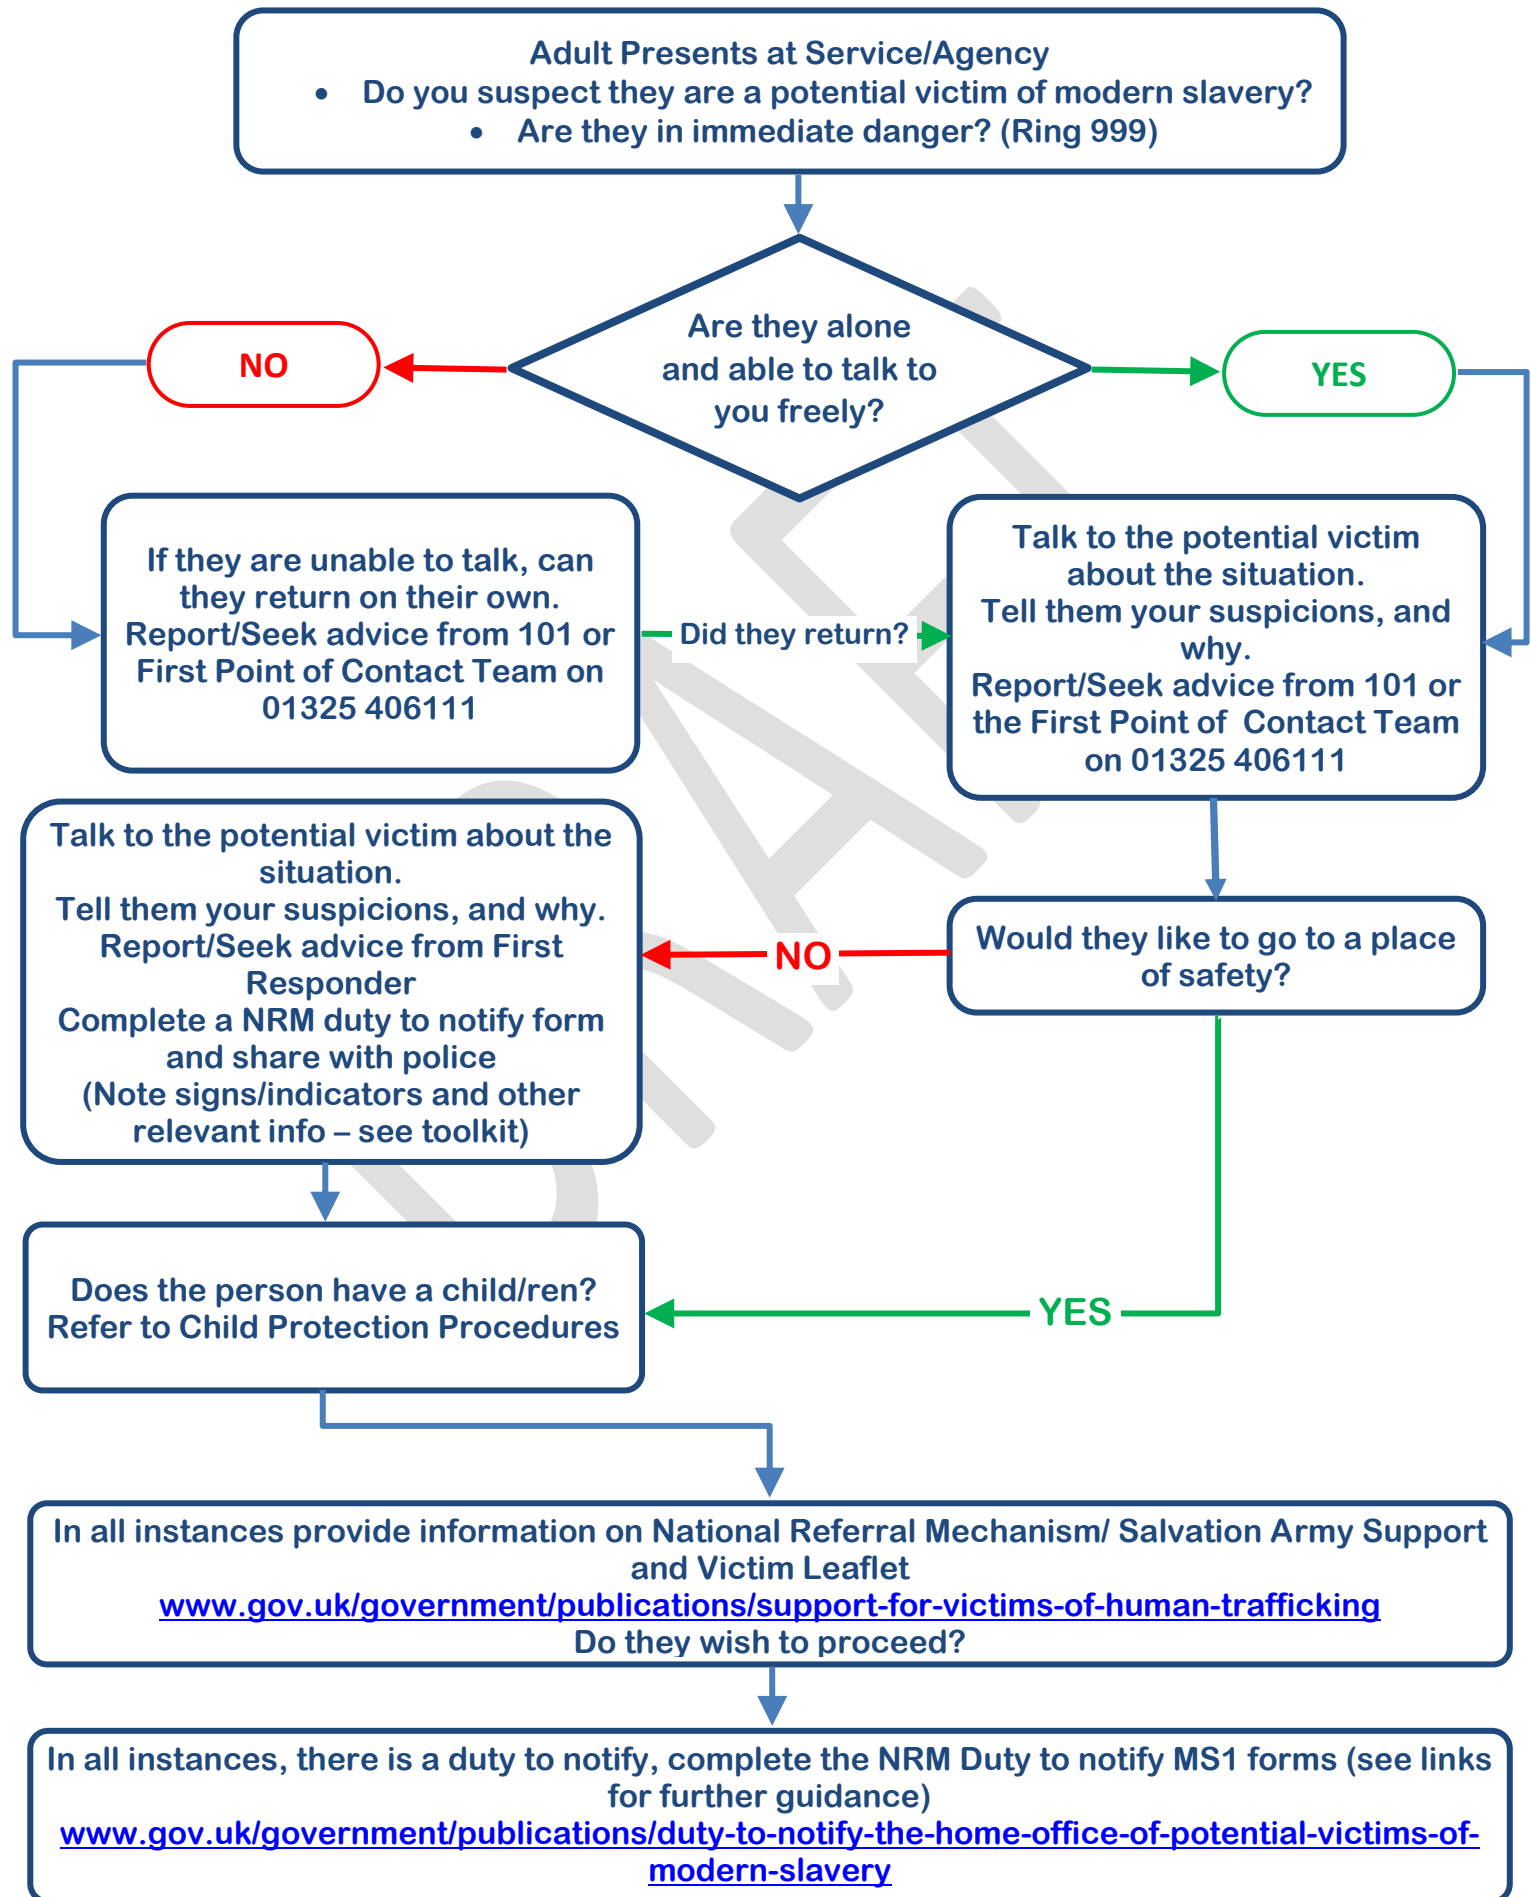

Modern Slavery Referral Pathway

DRAFT